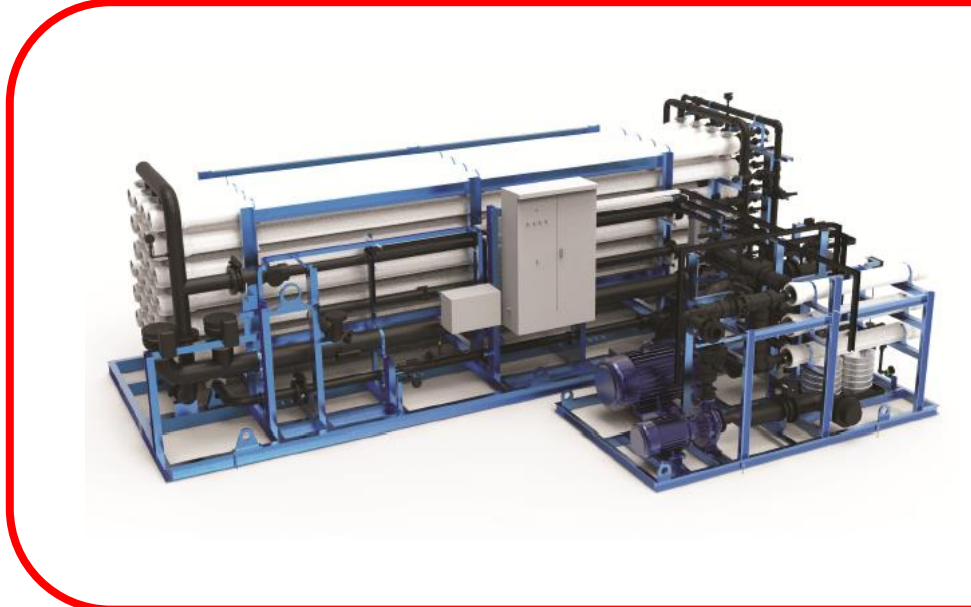

PRODUCT FEATURE

Features

- Modular Design
- Customizable
- Easy Installation / Compact
- High System Efficiency
- Reliable Performance

Applications

- Seawater Desalination
- Surface/ Ground Water Treatment
- Municipal Water Purification
- Wastewater Recycling
- Potable Water Production
- Factory/ Farm Process Water
- Irrigation

Introduction

From seawater desalination to wastewater recycling, potable water treatment to irrigation and factory to farm process water usages, EuroTec Reverse Osmosis Systems (EMS-RO) are able to offer a sustainable solution by providing excellent, high-quality RO permeate water for a wide range of applications. With EuroTec engineered membrane systems expertise in the design and fabrication of the RO systems, our customers can expect a system that is robust, reliable and easy to install and operate. The systems are customizable and high quality, depending on the users' needs, allowing for flexibility and optimization.

Key Equipment*

- RO Feed Pump
- RO High Pressure Pump
- RO CIP Pump
- RO Pressure Vessel
- RO Membrane
- Cartridge Filter
- Valves & Fittings
- Skid Frame & Piping
- Control Panel
- Pressure Gauge/ Transmitter
- Flow Meter/ Transmitter
- Various Other Instruments